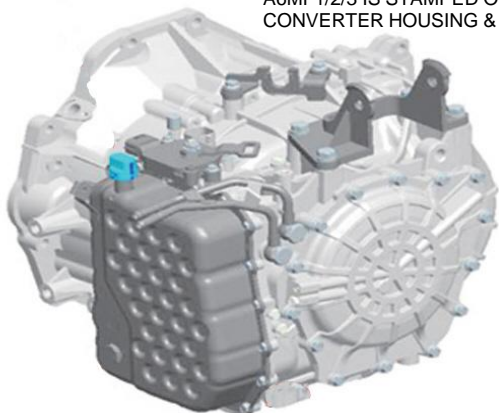

RING KIT: **K77300DD**

FRICITION MODULE: **K7700DD-1F**

STEEL MODULE: **K7700DD-1S**

* - W/ PISTON

+ - W/O PISTON

DISTINGUISHING CHARACTERISTICS

THERE MAY BE SLIGHT VARIATIONS FROM MODEL TO MODEL, BUT OVERALL CASE CONFIGURATION IS THE SAME

A6MF1/2/3 IS STAMPED ON THE CONVERTER HOUSING & CASE

AVAILABLE COMPONENTS

FILTER

77575DD

METAL CLAD SEALS

PUMP - 77613

CASE SIDE AXLE - 77544

CONVERTER SIDE AXLE - 77533

MANUAL SHAFT - 77951

PAN GASKETS

77801LXD

BUSHINGS

PUMP - 77836

BANDS

NONE

BENEFITS