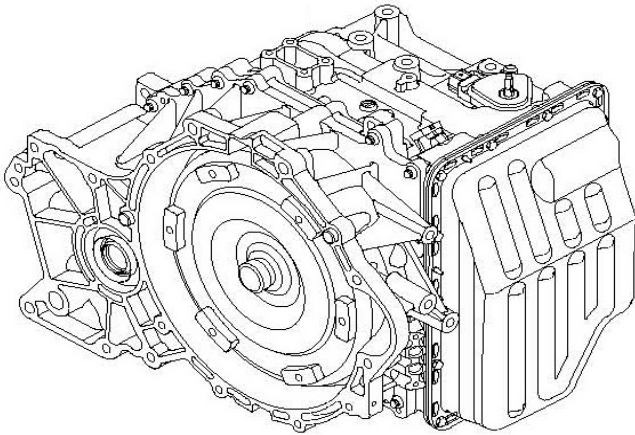

DISTINGUISHING CHARACTERISTICS

EXTENSION HOUSINGS DIFFER BETWEEN THE
REAR WHEEL DRIVE AND 4 WHEEL DRIVE.

AVAILABLE COMPONENTS

FILTER
19575A

METAL CLAD SEALS

PUMP - 19084
AXLE 2WD/4WD - 19149
AXLE 4WD ONLY - 19151
MANUAL SHAFT - 19315