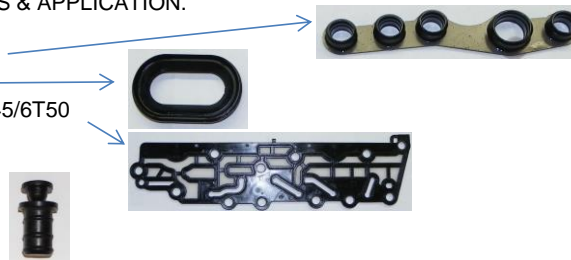

6T40/6T45/6T50

APPLICATION

SEE
ATTACHED

REBUILDING KITS

OVERHAUL	KP52900ZA* KP52900ZAX*
BANNER	KP5200ZAW/O*(1), KP5200ZBW/O*(2) KP5200ZAXW/O+(1), KP5200ZBXW/O+(2)
MASTER	KP5200ZA*(1), KP5200ZB*(2) KP5200ZAX+(1), KP5200ZBX+(2)
PISTON KIT	K52900Z-99
RING KIT	K52901Z
FRICTION MODULE	K5200Z-1F(1), K5200ZB-1F(2)
STEEL MODULE	K5200Z-1S(1), K5200ZB-1S(2)
	* - W/ PISTON, RETAINERS & BALANCER
	+ - W/O PISTON, RETAINERS OR BALANCER
	(1) 2006-11 (Gen.1), (2) 2012-13 (Gen. 2)

DISTINGUISHING CHARACTERISTICS

AVAILABLE COMPONENTS

FILTER
52575Z

METAL CLAD SEALS
CONV. SIDE AXLE - 52682
PUMP - 52685
CASE SIDE AXLE - 52715
MANUAL SHAFT - 52509 & 52576
PUMP STATOR INPUT SHAFT 52684

PAN GASKETS
52702XA

BUSHINGS
PUMP - 52115

BENEFITS

1. CONTAINS BOTH 6T40 & 6T45/6T50 VALVE BODY GASKETS TO REPLACE THE BONDED PLATES AS WELL AS ALL OTHER REQUIRED GASKETS
2. CONTAINS O.E.M. COMPARABLE MATERIAL.
3. SUB PACKAGED FOR EASE OF LOCATION.
4. COLORED SOLENOID ORINGS & APPLICATION.
5. CHECKBALLS
6. V/B TO CASE 6T40/6T45/6T50
7. ECV. MODUAL SEAL
8. SOLENOID SCREEN 6T40/6T45/6T50
9. FILLER PORT