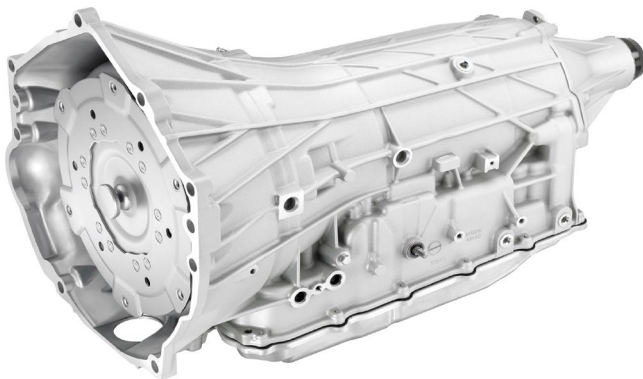

PRECISION™

INTERNATIONAL

NEW KIT BULLETIN

10L80/90

APPLICATION

Camaro - 10L90 6.2L 2017-19, 10L80 6.2L 2019
CT6 - 10L80 2.0L, 3.0L, 3.6L 2019 - 10L90 4.2L 2019
Tahoe - 10L80 5.3L & 6.2L 2WD/AWD 2018-19
Silverado - 10L80 5.3L & 6.2L 2WD/AWD 2018-19
Suburban - 10L80 5.3L & 6.2L 2WD/AWD 2018-19
Sierra - 10L80 5.3L & 6.2L 2WD/AWD 2018-19
Cheyenne - 10L80 5.3L & 6.2L 2WD/AWD 2018-19
Yukon/XL - 10L80 5.3L & 6.2L 2WD/AWD 2018-19
Escalade/ESV - 10L80 5.3L & 6.2L 2WD/AWD 2018-19

DISTINGUISHING CHARACTERISTICS

THERE MAY BE SLIGHT VARIATIONS FROM MODEL TO MODEL, BUT OVERALL CASE CONFIGURATION IS THE SAME

AVAILABLE COMPONENTS

FILTER
33575Q

METAL CLAD SEALS
33925 - PUMP
59635 - MANUAL SHAFT
33886 - EXTENSION HOUSING W/O BOOT
34763 - EXTENSION HOUSING W/ BOOT