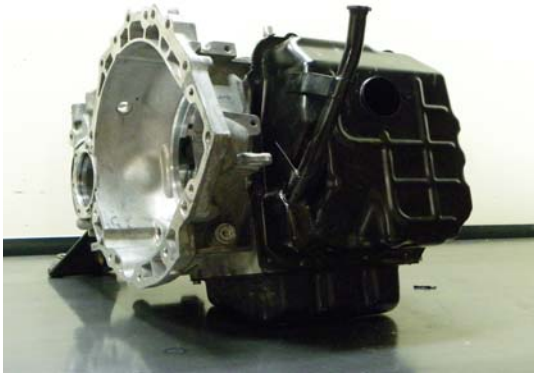

DISTINGUISHING CHARACTERISTICS

BULK AVAILABLE COMPONENTS

FILTER
 31575B

METAL CLAD SEALS
 31684 - PUMP
 32366 - AXLE

BUSHINGS
 Pump - 86210

Items marked in red are currently available.

BENEFITS

- 1 Available with or without Molded Clutch Pistons.
- 2 OEM Comparable materials
- 3 Contains Low/Rev Retainer and screws.
- 4 Includes complete Solenoid Rebuild repair kit.