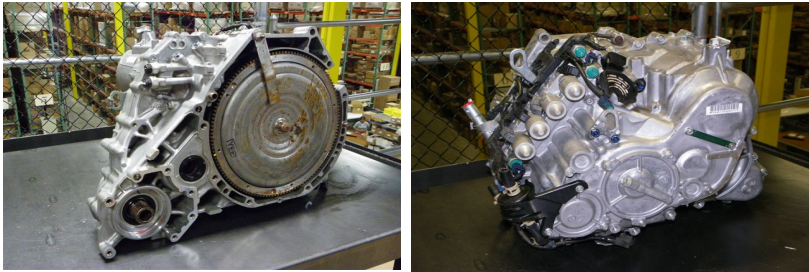

NEW KIT BULLETIN

**HONDA / ACURA 6 SPEED (FWD)
MMGA, B8CA, PJ7A, M9RA, BB7A
BY9A, BYKA, PYRA, PLWA & PF5A**

APPLICATION

2012-14 ACURA TL 3.5L (MMGA)
2013-17 ACURA RDX 3.5L (B8CA)
2014-15 ACURA MDX 3.5L (PJ7A)
2014-17 ACURA RLX 3.5L (M9RA)
2013-17 HONDA ACCORD 3.5L (BB7A)
2013-15 HONDA CROSSTOUR 3.5L (BY9A)
2011-13 HONDA ODYSSEY TOURING 3.5L (BYKA)
2014-17 HONDA ODYSSEY 3.5L (PYRA)
2016-17 HONDA PILOT 3.5L (PLWA)
2017 HONDA RIDGELINE 3.5L (PF5A)

REBUILDING KITS

OVERHAUL: K98900KA
BANNER: K9800KAW/O
K9800KDW/O
MASTER: K9800KA
K9800KC
K9800KD
PISTON KIT: (NOT REQUIRED)
RING KIT: K98300K
FRICTION MODULE: K9800K-1F
FRICTION MODULE: K9800KD-1F
STEEL MODULE: K9800K-1S
STEEL MODULE: K9800KB-1S
STEEL MODULE: K9800KD-1S
NOTE: NO MOLDED PISTONS REQUIRED FOR THIS UNIT.
(SEE PAGE 2 FOR KIT APPLICATIONS)

DISTINGUISHING CHARACTERISTICS

THERE MAY BE SLIGHT VARIATIONS FROM MODEL TO MODEL, BUT OVERALL CASE CONFIGURATION IS THE SAME

AVAILABLE COMPONENTS

FILTER
98575KA - MAIN OIL
METAL CLAD SEALS
98206- AXLE (CONVERTER SIDE)
98207- CONVERTER HOUSING
98208- AXLE (CASE SIDE)
48204- POSITION SENSOR

BENEFITS

1. 1 OEM COMPARABLE MATERIAL ON ALL COMPONENTS
2. 2 CONVENIENTLY SUB-PACKAGED FOR EASE OF LOCATION AND INSTALLATION
3. 3 FULL COMPLEMENT OF VALVE BODY CHECKBALLS
4. 4 FULL COMPLEMENT OF LOCKWASHERS AND SEALING WASHERS
5. 5 INCLUDES ALL SHAFT NUTS
6. 6 INCLUDES ALL NECESSARY SOLENOID FLUID PASSAGE SCREENS

THE PROBLEM SOLVERS