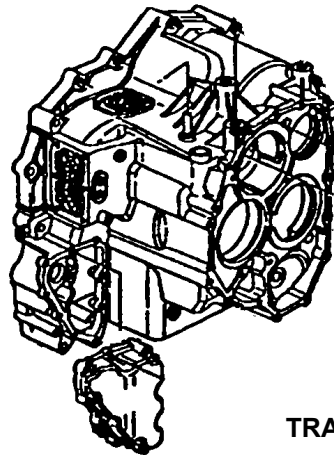

Jan 05

**NEW PRODUCT
ANNOUNCEMENT**

K98900G

Honda Element 2003-2004 BZKA (2WD), MZKA (4WD)
Honda CRV 2002-2004 MCVA (2WD), MRVA (4WD)

- Coverage combination to cover all models listed above
- OEM comparable material
- MP-2N Gasket material
- Full compliment of Sealing Washers and V/B Check balls
- Sub - Packaged for ease of location
- Includes Transfer Case Seals

DISTINGUISHING CHARACTERISTICS:

CONVERTER CASE(2WD)

CONVERTER
CASE(4WD)

TRANSMISSION
CASE

LEFT SIDE
COVER

TRANSFER CASE

Telephone: 631-567-2000
Website: www.transmissionkits.com

Fax: 631-567-2640
e-mail: sales@transmissionkits.com