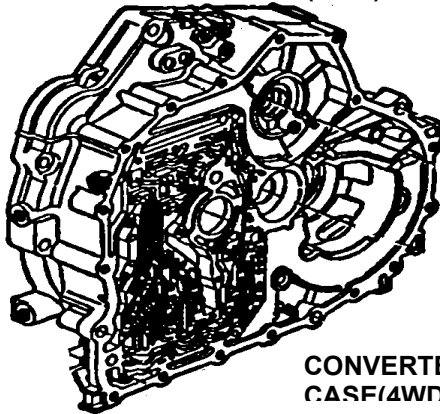

Jan 05

**NEW PRODUCT
ANNOUNCEMENT**

K98900G

Honda Element 2003-2004 BZKA (2WD), MZKA (4WD)
Honda CRV 2002-2004 MCVA (2WD), MRVA (4WD)

- Coverage combination to cover all models listed above
- OEM comparable material
- MP-2N Gasket material
- Full compliment of Sealing Washers and V/B Check balls
- Sub - Packaged for ease of location
- Includes Transfer Case Seals

DISTINGUISHING CHARACTERISTICS:

CONVERTER CASE(2WD)

CONVERTER
CASE(4WD)

TRANSMISSION
CASE

LEFT SIDE
COVER

TRANSFER CASE

Telephone: 631-567-2000
Website: www.transmissionkits.com

Fax: 631-567-2640
e-mail: sales@transmissionkits.com